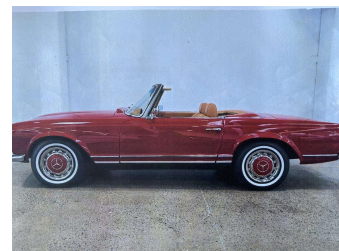

1971 Mercedes-Benz 280 SL

Purchase Price **POA**
Includes GST, Registration & Licensing

Finance may be available on this vehicle. Ask one of our friendly staff for more information.

Economy Cars

Gain peace of mind with Mechanical Breakdown Insurance. **Ask us how.**

Top features

None Listed

Body Style
2 door, Convertible

Odometer
15,105 km

Engine
2770 cc

Fuel Type
Petrol

Transmission
Auto

Wheels
-

VIN
7AT0K908X22023712

Interior
Tan, Leather

Safety
-

Reg No.
GG9072

Ext Colour
Red

History
Ex-Overseas, 1 owner

Seats
2 seats

CO2 Emissions
★☆☆☆☆