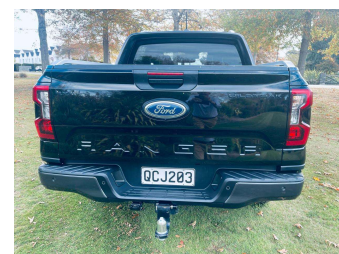

# 2023 Ford Ranger WILDTRAK 2.0D/4WD

Purchase Price **\$57,999**  
Includes GST, Registration & Licensing

Finance may be available on this vehicle. Ask one of our friendly staff for more information.

**Economy Cars**

Body Style  
**4 door, Ute**

Odometer  
**43,000 km**

Engine  
**1996 cc, Internal Combustion**

Fuel Type  
**Diesel**

Transmission  
**Auto, 4WD**

Wheels  
-

VIN  
**MPBCMFF60PX507115**

Interior  
**Black**