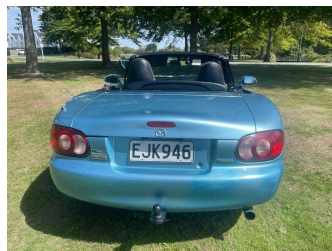

# 2001 Mazda Roadster

**Purchase Price** **\$8,999**  
Includes GST, Registration & Licensing

Finance may be available on this vehicle. Ask one of our friendly staff for more information.

**Economy Cars**

Odometer  
**237,100 km**

Engine  
**1830 cc, Internal Combustion**

Fuel Type  
**Petrol**

Transmission  
**6-Speed Manual**

Wheels  
-

VIN  
**7A8C12Y0708201762**

Interior  
**Black**

Safety

 **4 star safety rating**

Based on 2025 UCSR rating for 98-05 models

Reg No.  
**EJK946**

Ext Colour  
**Blue**

History  
**Ex-Overseas, 5 owners**

Seats  
**2 seats**

CO2 Emissions  
**★ ★ ★ ☆ ☆ ☆**  
**213 grams/km**