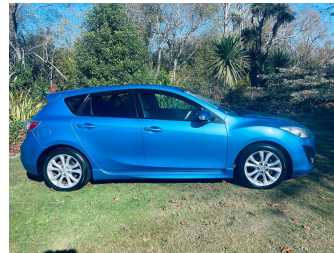

# 2010 Mazda Axela

Purchase Price

**\$7,499**

Includes GST, Registration & Licensing

Finance may be available on this vehicle. Ask one of our friendly staff for more information.

Economy Cars

Gain peace of mind with Mechanical Breakdown Insurance. **Ask us how.**