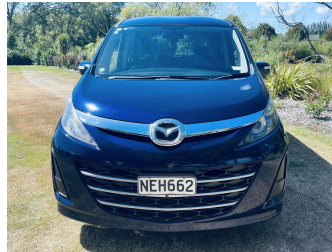

2012 Mazda BIANTE

Purchase Price

\$10,999

Includes GST, Registration & Licensing

Finance may be available on this vehicle. Ask one of our friendly staff for more information.

Economy Cars

Gain peace of mind with Mechanical Breakdown Insurance. **Ask us how.**

Top features

None Listed

Body Style

5 door, Station Wagon

Odometer

117,394 km

Engine

1990 cc, Internal Combustion

Fuel Type

Petrol

Transmission

Auto

Wheels

-

VIN

7AT0C145X20230700