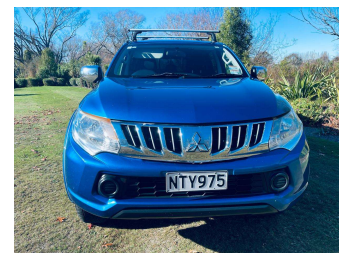

2016 Mitsubishi Triton D/CAB GLXR 2.4D/6MT

Purchase Price

\$19,999

Includes GST, Registration & Licensing

Finance may be available on this vehicle. Ask one of our friendly staff for more information.

Economy Cars

201,901 km

Engine

2442 cc, Internal Combustion

Fuel Type

Diesel

Transmission

6-Speed Manual, Rear Wheel

Wheels