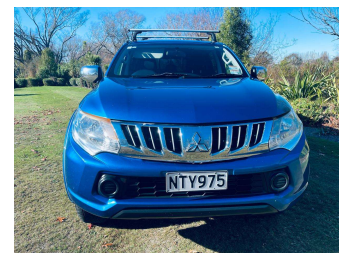

2016 Mitsubishi Triton

Purchase Price

\$19,999

Includes GST, Registration & Licensing

Finance may be available on this vehicle. Ask one of our friendly staff for more information.

Economy Cars

Gain peace of mind with Mechanical Breakdown Insurance. **Ask us how.**

Top features

- » Alloys
- » Canopy
- » Car Alarm
- » Central Locking
- » Roof Racks
- » Running Boards

Body Style

4 door, Ute

Odometer

201,901 km

Engine

2442 cc, Internal Combustion